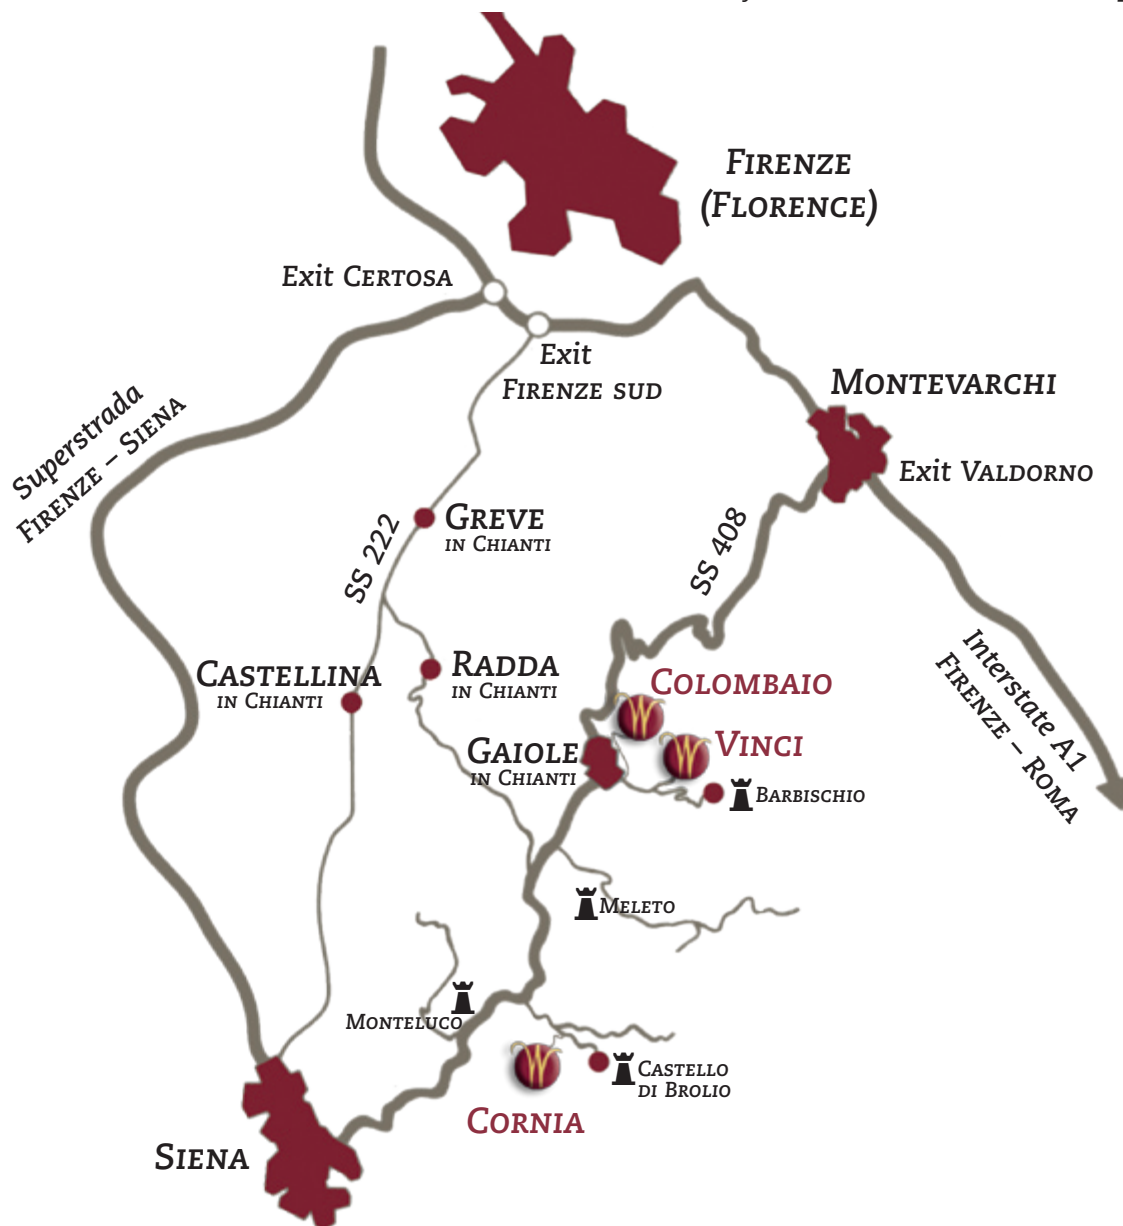

DISTANCES to Gaiole in Chianti from...

- ★ FIRENZE (FLORENCE) approx. 67 km (heading south)
- ★ SAN GIMIGNANO approx. 55 km (heading east)
- ★ POGGIBONSI approx. 43 km (heading east)
- ★ GREVE IN CHIANTI approx. 30 km (heading south)
- ★ SIENA approx. 28 km (heading north-east)
- ★ MONTEVARCHI approx. 19 km (heading south-west)
- ★ CASTELLINA IN CHIANTI approx. 22 km (heading east)
- ★ RADDA IN CHIANTI approx. 11 km (heading east)
- ★ Vineyard IL COLOMBAIO DI CENCIO approx. 6 km (Cornia)